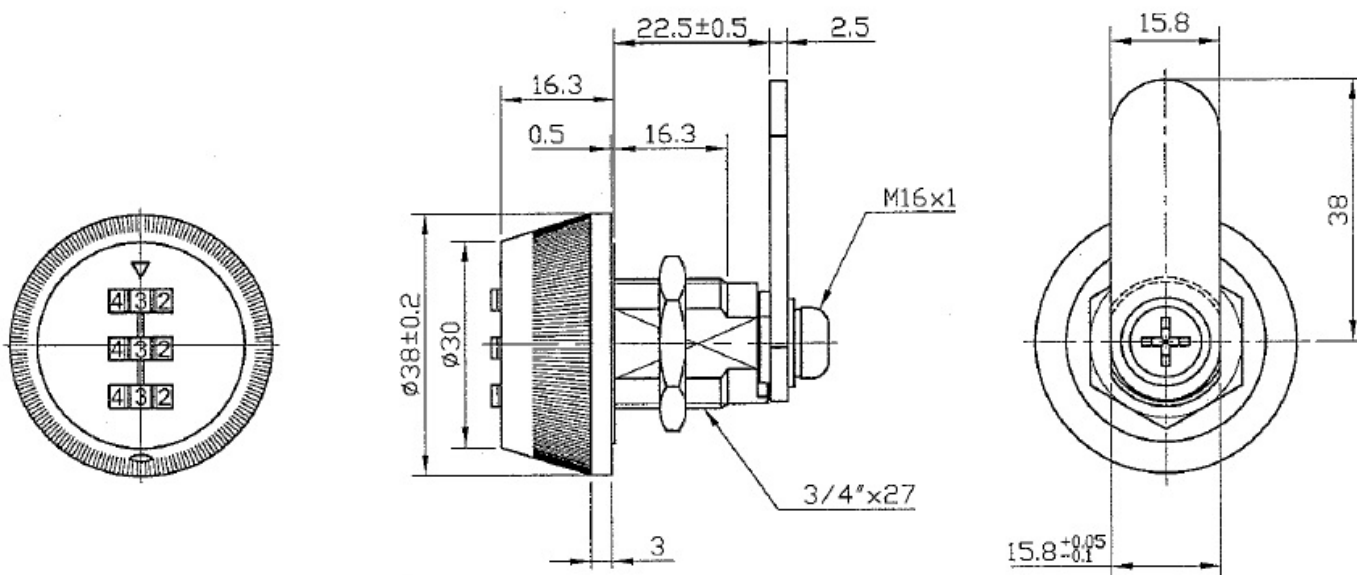

PRODUCT SHEET

Description:

Combi. Cam Lock "Dome", 90DG, $\varnothing 19 \times 22.5$ mm, CPL, Straight Cam Centre To Edge 38mm, Universal - Left & Right in one Lock

Item number:

14.08.201-0

Units	Box	Carton	HS Code	Barcode
Pcs.	20	100	8301300000	 5704866045285